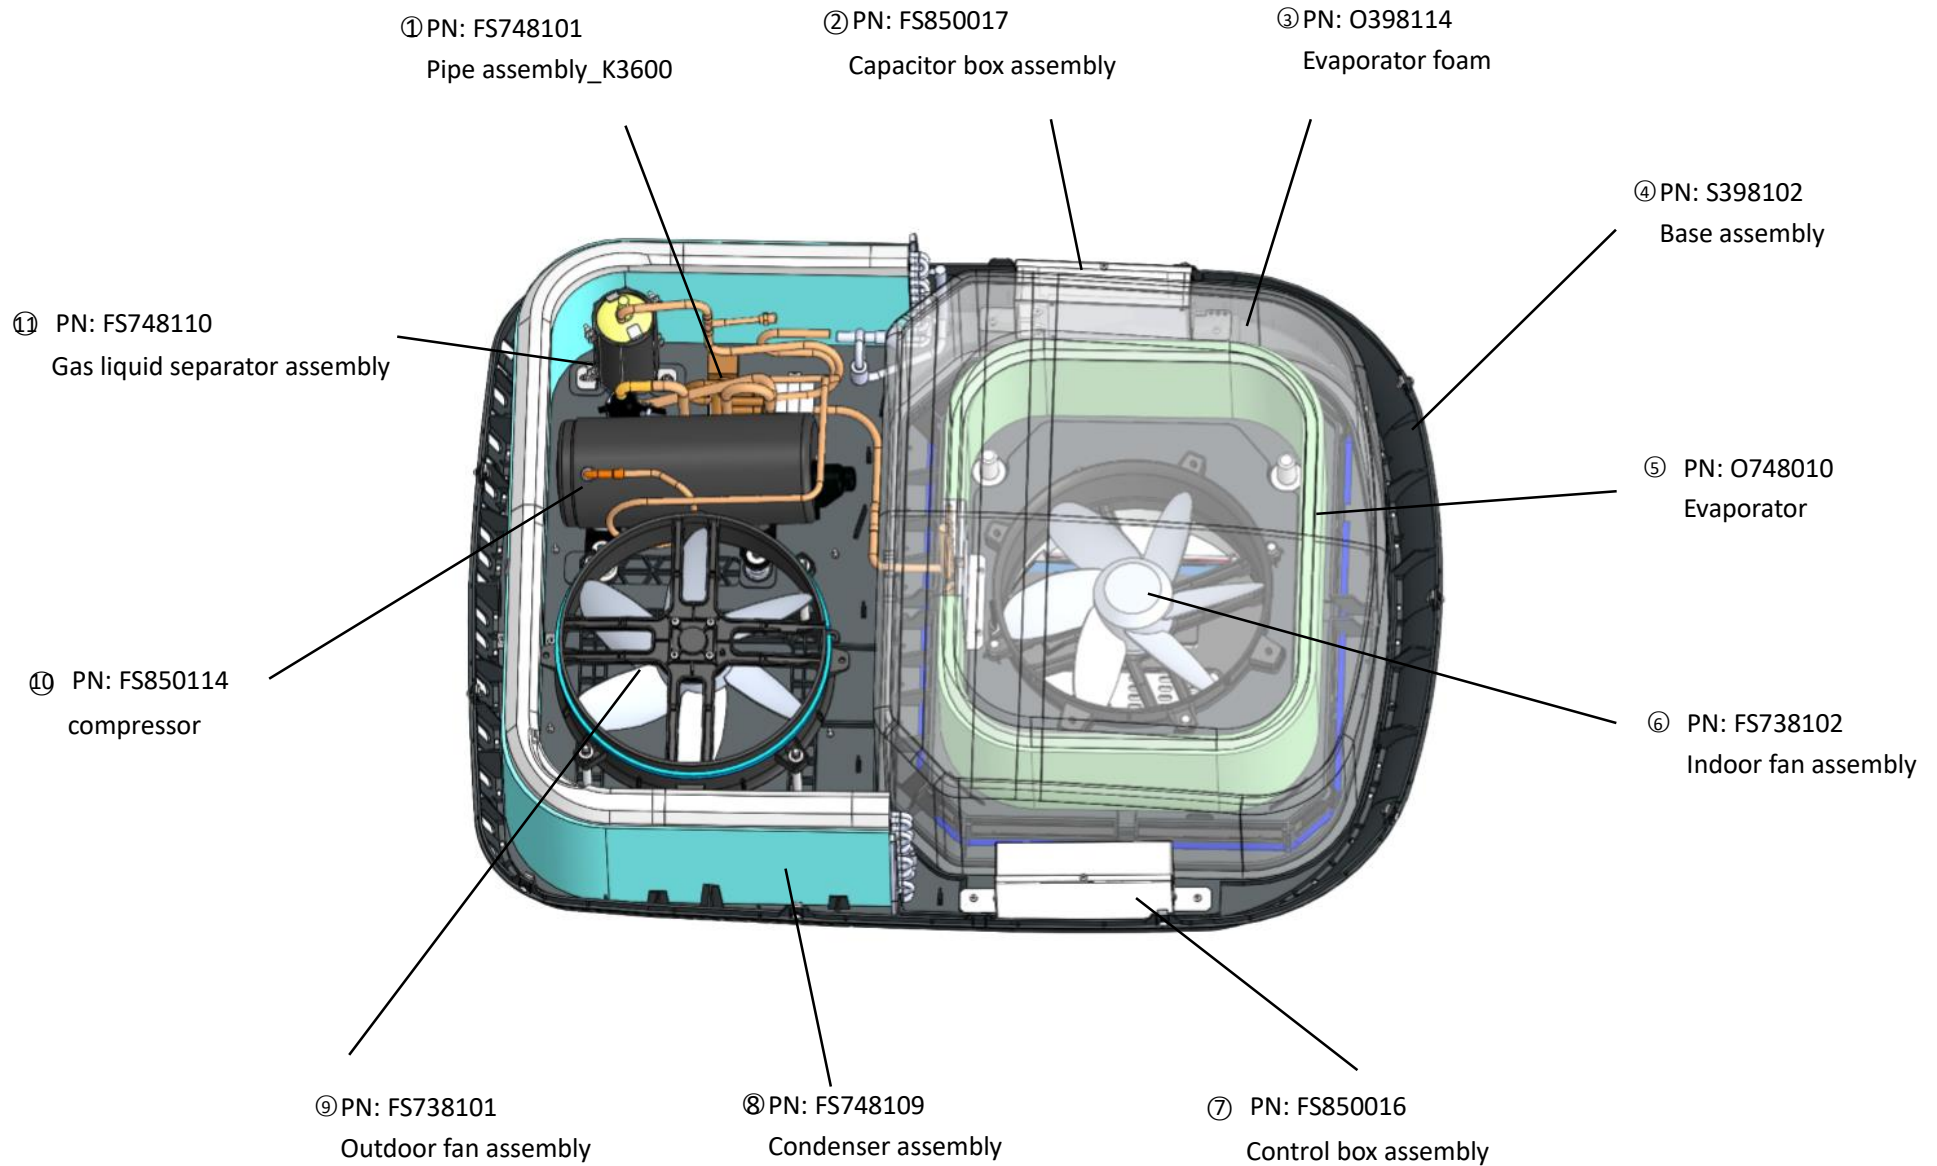

## Outside K3600

## Inside unite-K3600

① PN: FS850023  
Panel assembly

② PN: FS398103  
Dam-board assembly

③ PN: FS398104  
Supportor assembly